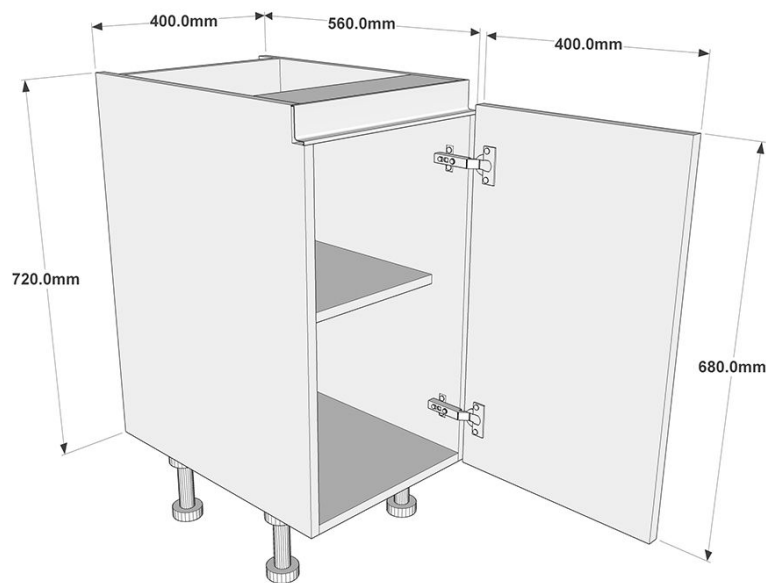

400mm True Handleless Highline Base Unit

Information

True Handleless single door base unit supplied with a 680 x 396mm door in your chosen style and colour. Legs and Soft Close Hinges are included. True Handleless Rail System sold separately.

Cabinet Specification

18mm thick colour matched cabinet (where possible).

47mm Service Void.

150mm Plastic Legs (adjustable from 140-160mm).

Soft Close Hinges Included.

True Handleless Rail System sold separately.

Fitting Instructions

Insert the 150mm Leg piece (found in plastic fittings bag supplied) into each of the sockets on the base of the cabinet. Level the unit as required and securely fix any adjacent units using the Cabinet Connectors and to the wall using the supplied 'L' Brackets and appropriate screws (not supplied).

Special Notes

This Carcase is designed to accept the True Handleless Rail System.